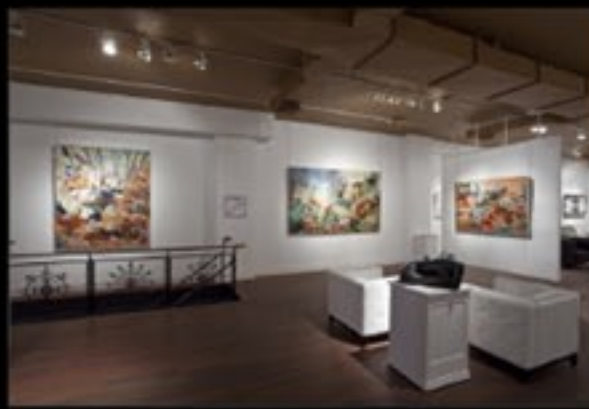

SELECT  
PRESTIGIOUS  
GREENE AVENUE  
FOR YOUR  
CORPORATE  
EVENTS

YOUR CORPORATE EVENT

- ▣ COCKTAIL
- ▣ DINING COCKTAIL
- ▣ PRODUCT LAUNCH
- ▣ SEMINAR
- ▣ CONFERENCE

RENTAL SPACE

- ▣ EVENT SPACE IS 4000 SQUARE FEET ON 2 LEVELS
- ▣ 12 FOOT HIGH CEILING
- ▣ ACCOMMODATES UP TO 125 PEOPLE