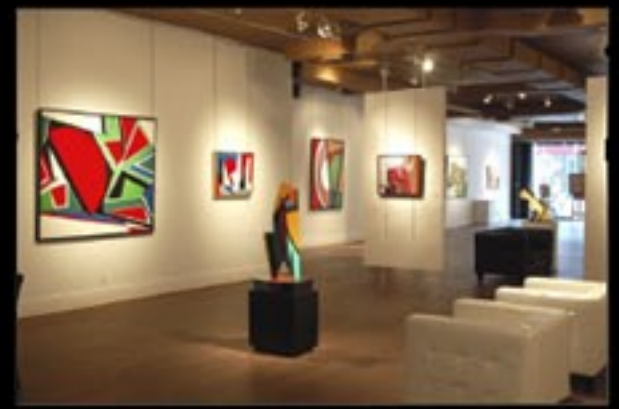

SELECT  
PRESTIGIOUS  
GREENE AVENUE  
FOR YOUR  
CORPORATE  
EVENTS

YOUR CORPORATE EVENT

- ▣ COCKTAIL
- ▣ DINING COCKTAIL
- ▣ PRODUCT LAUNCH
- ▣ SEMINAR
- ▣ CONFERENCE

RENTAL SPACE

- ▣ EVENT SPACE IS 4000 SQUARE FEET ON 2 LEVELS
- ▣ 12 FOOT HIGH CEILING
- ▣ ACCOMMODATES UP TO 125 PEOPLE